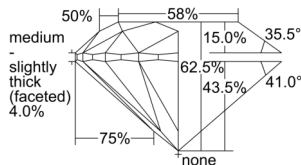

GIA®

FACSIMILE

GIA REPORT 6502934001

Verify this report at GIA.edu

GIA NATURAL DIAMOND DOSSIER®

December 09, 2024
GIA Report Number 6502934001
Shape and Cutting Style ..... Round Brilliant
Measurements ..... 4.47 - 4.50 x 2.80 mm

GRADING RESULTS

Carat Weight ..... 0.35 carat
Color Grade ..... G
Clarity Grade VVS1
Cut Grade ..... Excellent

ADDITIONAL GRADING INFORMATION

Polish ..... Excellent
Symmetry ..... Excellent
Fluorescence ..... None
Clarity Characteristics ..... Feather
Inscription(s): GIA 6502934001

PROPORTIONS

Profile to actual proportions

GRADING SCALES

GIA COLOR SCALE	GIA CLARITY SCALE	GIA CUT SCALE	
D	FLAWLESS	EXCELLENT	
E	INTERNALLY FLAWLESS		
F		VVS₁	VERY GOOD
G	VVS₂		
H	VS₁	GOOD	
I	VS₂		
J	SI₁	FAIR	
K	SI₂		
L	I₁	POOR	
M			
N			
O	I₂		
P			
Q			
R	I₃		
S			
T			
U			
V			
W			
X			
Y			
Z