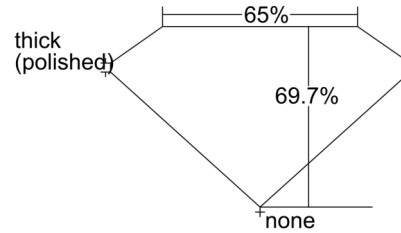

PROPORTIONS

Profile not to actual proportions