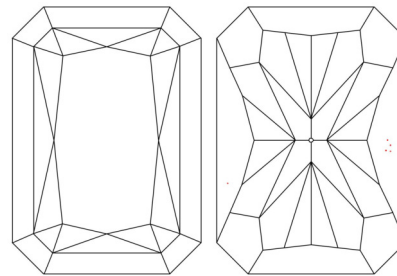

Inscription(s): GIA 6505425503

Comments: Additional pinpoints are not shown.

PROPORTIONS

Profile not to actual proportions

CLARITY CHARACTERISTICS

KEY TO SYMBOLS\*

- Pinpoint

GRADING SCALES

GIA COLOR SCALE		GIA CLARITY SCALE	
COLOURLESS	D	VERY VERY SLIGHTLY INCLUDED	FLAWLESS
	E		INTERNALLY FLAWLESS
	F		VVS <sub>1</sub>
NEAR COLOURLESS	G	VERY SLIGHTLY INCLUDED	VVS <sub>2</sub>
	H		VS <sub>1</sub>
	I		VS <sub>2</sub>
FAINT	J	SLIGHTLY INCLUDED	SI <sub>1</sub>
	K		SI <sub>2</sub>
	L		I <sub>1</sub>
VERY LIGHT	M	INCLUDED	I <sub>2</sub>
	N		I <sub>3</sub>
	O		
LIGHT	P		
	Q		
	R		
	S		
	T		
	U		
	V		
W			
X			
Y			
Z			

\* Red symbols denote internal characteristics (inclusions). Green or black symbols denote external characteristics (blemishes). Diagram is an approximate representation of the diamond, and symbols shown indicate type, position, and approximate size of clarity characteristics. All clarity characteristics may not be shown. Details of finish are not shown.