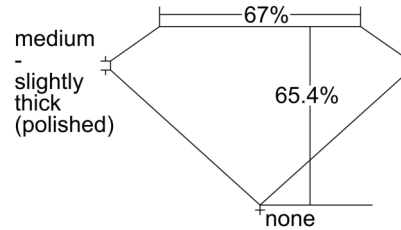

GIA NATURAL DIAMOND GRADING REPORT

September 19, 2024

GIA Report Number ..... 6505425503

Shape and Cutting Style ..... Cut-Cornered Rectangular  
Modified Brilliant

Measurements ..... 8.36 x 5.80 x 3.80 mm

GRADING RESULTS

Carat Weight ..... 1.65 carat

Color Grade ..... H

Clarity Grade ..... VVS1

ADDITIONAL GRADING INFORMATION

Polish ..... Excellent

Symmetry ..... Excellent

Fluorescence ..... None

Inscription(s): GIA 6505425503

Comments: Additional pinpoints are not shown.

PROPORTIONS

Profile not to actual proportions

CLARITY CHARACTERISTICS

KEY TO SYMBOLS\*

- Pinpoint

GRADING SCALES

\* Red symbols denote internal characteristics (inclusions). Green or black symbols denote external characteristics (blemishes). Diagram is an approximate representation of the diamond, and symbols shown indicate type, position, and approximate size of clarity characteristics. All clarity characteristics may not be shown. Details of finish are not shown.