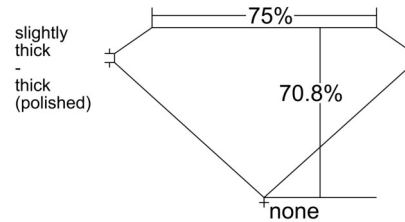

GIA NATURAL DIAMOND GRADING REPORT

February 06, 2025

GIA Report Number 6511364519

Shape and Cutting Style Square Modified Brilliant

Measurements 7.37 x 7.34 x 5.20 mm

GRADING RESULTS

Carat Weight 2.51 carat

PROPORTIONS

Profile not to actual proportions

CLARITY CHARACTERISTICS

KEY TO SYMBOLS*

- Cloud
- Crystal
- Feather
- Needle
- Natural

* Red symbols denote internal characteristics (inclusions). Green or black symbols denote external characteristics (blemishes). Diagram is an approximate representation of the diamond, and symbols shown indicate type, position, and approximate size of clarity characteristics. All clarity characteristics may not be shown. Details of finish are not shown.