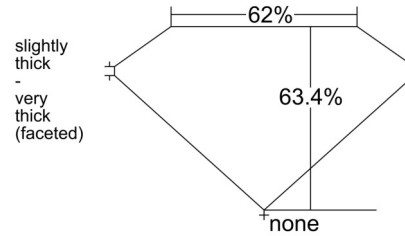

GIA NATURAL DIAMOND GRADING REPORT

February 19, 2025
 GIA Report Number 6511455056
 Shape and Cutting Style Oval Brilliant
 Measurements 8.95 x 6.46 x 4.09 mm

GRADING RESULTS

Carat Weight 1.51 carat
 Color Grade H
 Clarity Grade SI1

ADDITIONAL GRADING INFORMATION

Polish Excellent
 Symmetry Very Good
 Fluorescence None
 Inscription(s): GIA 6511455056

Comments: Clouds are not shown. Pinpoints are not shown.

PROPORTIONS

Profile not to actual proportions

CLARITY CHARACTERISTICS

KEY TO SYMBOLS*

- Feather
- Crystal

* Red symbols denote internal characteristics (inclusions). Green or black symbols denote external characteristics (blemishes). Diagram is an approximate representation of the diamond, and symbols shown indicate type, position, and approximate size of clarity characteristics. All clarity characteristics may not be shown. Details of finish are not shown.