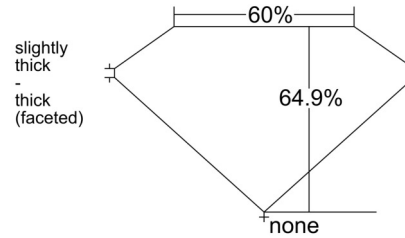

PROPORTIONS

Profile not to actual proportions