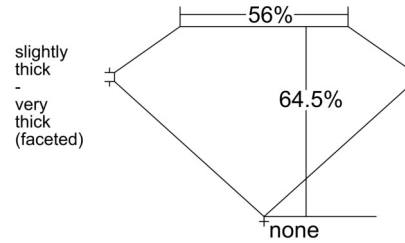

GIA NATURAL DIAMOND GRADING REPORT

January 15, 2025
GIA Report Number 6512202992
Shape and Cutting Style Oval Brilliant
Measurements 10.16 x 7.36 x 4.75 mm

GRADING RESULTS

Carat Weight 2.50 carat
Color Grade J
Clarity Grade SI1

ADDITIONAL GRADING INFORMATION

Polish Excellent
Symmetry Excellent
Fluorescence None
Inscription(s): GIA 6512202992

Comments: Clouds are not shown. Pinpoints are not shown.

PROPORTIONS

Profile not to actual proportions

CLARITY CHARACTERISTICS

KEY TO SYMBOLS*

- Feather
- Crystal
- Needle
- Natural

* Red symbols denote internal characteristics (inclusions). Green or black symbols denote external characteristics (blemishes). Diagram is an approximate representation of the diamond, and symbols shown indicate type, position, and approximate size of clarity characteristics. All clarity characteristics may not be shown. Details of finish are not shown.