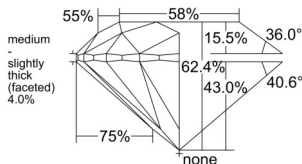

GIA®

FACSIMILE

GIA REPORT 6512239446

Verify this report at GIA.edu

GIA NATURAL DIAMOND DOSSIER®

January 21, 2025
GIA Report Number 6512239446
Shape and Cutting Style ..... Round Brilliant
Measurements ..... 5.99 - 6.02 x 3.75 mm

GRADING RESULTS

Carat Weight ..... 0.85 carat
Color Grade ..... G
Clarity Grade VS1
Cut Grade ..... Excellent

ADDITIONAL GRADING INFORMATION

Polish ..... Excellent
Symmetry ..... Very Good
Fluorescence ..... Strong Blue
Clarity Characteristics..... Indented Natural, Needle, Pinpoint
Inscription(s): GIA 6512239446

PROPORTIONS

Profile to actual proportions

GRADING SCALES

GIA COLOR SCALE	GIA CLARITY SCALE	GIA CUT SCALE
COLOURLESS	FLAWLESS	EXCELLENT
D	INTERNALLY FLAWLESS	
E	VVS₁	VERY GOOD
F		
G	VS₁	GOOD
H		
I	SI₁	FAIR
J		
K	I₁	POOR
L		
M	I₂	
N	I₃	
O		
P		
Q		
R		
S		
T		
U		
V		
W		
X		
Y		
Z