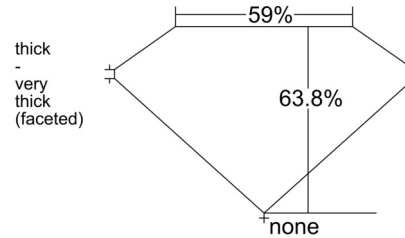

Verify this report at GIA.edu

FACSIMILE

This is a digital representation of the original GIA Report. This representation might not be accepted in lieu of the original GIA Report in certain circumstances. The original GIA Report includes certain security features which are not reproducible on this facsimile.

GIA NATURAL DIAMOND GRADING REPORT

December 23, 2024
GIA Report Number 6515037775
Shape and Cutting Style ..... Oval Brilliant
Measurements ..... 10.21 x 7.06 x 4.50 mm

GRADING RESULTS

Carat Weight ..... 2.10 carat
Color Grade ..... D
Clarity Grade VS2

ADDITIONAL GRADING INFORMATION

Polish ..... Excellent
Symmetry ..... Excellent
Fluorescence ..... Medium Blue
Inscription(s): GIA 6515037775
Comments: Additional clouds are not shown.

PROPORTIONS

Profile not to actual proportions