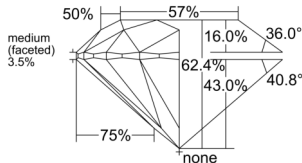

GIA®

FACSIMILE

GIA NATURAL DIAMOND DOSSIER®

March 03, 2025
GIA Report Number 6515443848
Shape and Cutting Style ..... Round Brilliant
Measurements ..... 4.84 - 4.88 x 3.03 mm

GRADING RESULTS

Carat Weight ..... 0.44 carat
Color Grade ..... H
Clarity Grade VS1
Cut Grade ..... Excellent

ADDITIONAL GRADING INFORMATION

Polish ..... Excellent
Symmetry ..... Excellent
Fluorescence ..... None
Clarity Characteristics..... Crystal, Pinpoint
Inscription(s): GIA 6515443848

GIA REPORT 6515443848

Verify this report at GIA.edu

PROPORTIONS

Profile to actual proportions