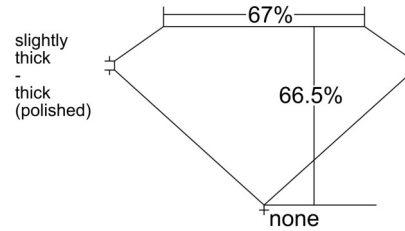

PROPORTIONS

Profile not to actual proportions