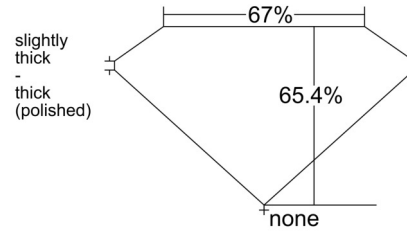

GIA NATURAL DIAMOND GRADING REPORT

December 26, 2025
GIA Report Number 6542303304
Shape and Cutting Style Emerald Cut
Measurements 9.16 x 6.56 x 4.29 mm

GRADING RESULTS

Carat Weight 2.50 carat
Color Grade I
Clarity Grade VS1

ADDITIONAL GRADING INFORMATION

Polish Excellent
Symmetry Excellent
Fluorescence None
Inscription(s): GIA 6542303304
Comments: Additional pinpoints are not shown.

PROPORTIONS

Profile not to actual proportions

CLARITY CHARACTERISTICS

KEY TO SYMBOLS*

- Crystal
- ☉ Cloud
- ~ Feather
- Pinpoint

* Red symbols denote internal characteristics (inclusions). Green or black symbols denote external characteristics (blemishes). Diagram is an approximate representation of the diamond, and symbols shown indicate type, position, and approximate size of clarity characteristics. All clarity characteristics may not be shown. Details of finish are not shown.