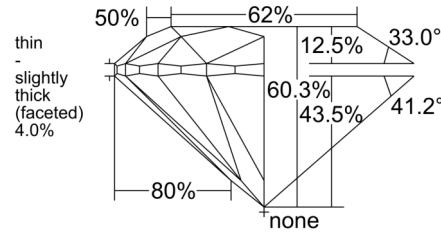

GIA REPORT
6545274097

Verify this report at GIA.edu

FACSIMILE

This is a digital representation of the original GIA Report. This representation might not be accepted in lieu of the original GIA Report in certain circumstances. The original GIA Report includes certain security features which are not reproducible on this facsimile.

GIA NATURAL DIAMOND GRADING REPORT

December 19, 2025
GIA Report Number 6545274097
Shape and Cutting Style ..... Round Brilliant
Measurements ..... 8.70 - 8.76 x 5.27 mm

GRADING RESULTS

Carat Weight ..... 2.50 carat
Color Grade ..... H
Clarity Grade VS1
Cut Grade ..... Excellent

ADDITIONAL GRADING INFORMATION

Polish ..... Excellent
Symmetry ..... Excellent
Fluorescence ..... None
Inscription(s): GIA 6545274097
Comments: Additional pinpoints are not shown.

PROPORTIONS

Profile to actual proportions