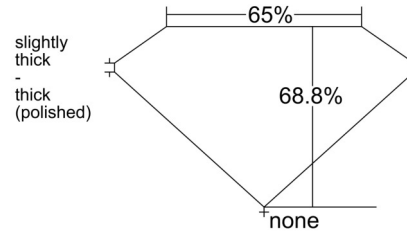

PROPORTIONS

Profile not to actual proportions