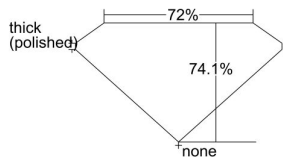

GIA®

FACSIMILE

GIA REPORT 7296508684

Verify this report at GIA.edu

GIA NATURAL DIAMOND DOSSIER®

February 26, 2024
GIA Report Number 7296508684
Shape and Cutting Style ..... Square Modified Brilliant
Measurements ..... 4.92 x 4.83 x 3.58 mm

GRADING RESULTS

Carat Weight ..... 0.75 carat
Color Grade ..... G
Clarity Grade VS2

ADDITIONAL GRADING INFORMATION

Polish ..... Excellent
Symmetry ..... Very Good
Fluorescence ..... None
Clarity Characteristics ..... Feather
Inscription(s): GIA 7296508684

PROPORTIONS

Profile not to actual proportions

GRADING SCALES

GIA COLOR SCALE		GIA CLARITY SCALE			
COLORLESS	D	VERY VERY SLIGHTLY INCLUDED	FLAWLESS		
	E		INTERNALLY FLAWLESS		
	F	VERY SLIGHTLY INCLUDED	VVS₁		
	G		VVS₂		
	H		VS₁		
	NEAR COLORLESS	I	SLIGHTLY INCLUDED	VS₂	
		J		SI₁	
		FAINT	K	INCLUDED	SI₂
			L		I₁
			M		I₂
VERY LIGHT	N	LIGHT	I₃		
	O				
	P				
	Q				
	R				
	S				
LIGHT	T				
	U				
	V				
	W				
	X				
	Y				
	Z