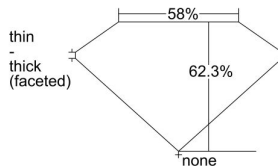

GIA®

FACSIMILE

GIA REPORT 7366807835

Verify this report at GIA.edu

GIA NATURAL DIAMOND DOSSIER®

November 30, 2020
GIA Report Number 7366807835
Shape and Cutting Style ..... Oval Brilliant
Measurements ..... 7.08 x 5.27 x 3.28 mm

GRADING RESULTS

Carat Weight ..... 0.80 carat
Color Grade ..... M
Clarity Grade SI1

ADDITIONAL GRADING INFORMATION

Polish ..... Excellent
Symmetry ..... Excellent
Fluorescence ..... Faint
Clarity Characteristics..... Twinning Wisp, Cloud, Crystal
Inspection(s): GIA 7366807835

PROPORTIONS

Profile not to actual proportions

GRADING SCALES

GIA COLOR SCALE		GIA CLARITY SCALE			
COLORLESS	D	VERY VERY SLIGHTLY INCLUDED	FLAWLESS		
	E		INTERNALLY FLAWLESS		
	F	VERY SLIGHTLY INCLUDED	VVS₁		
	G		VVS₂		
	H		VS₁		
	NEAR COLORLESS	I	SLIGHTLY INCLUDED	VS₂	
		J		SI₁	
		FAINT	K	INCLUDED	SI₂
			L		I₁
			M		I₂
VERT LIGHT	N		INCLUDED	I₃	
	O				
	P				
	LIGHT	Q			
		R			
S					
T					
	U				
	V				
	W				
	X				
	Y				
	Z