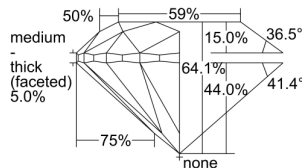

GIA®

FACSIMILE

GIA REPORT 7412111206

Verify this report at GIA.edu

GIA NATURAL DIAMOND DOSSIER®

November 12, 2021
GIA Report Number 7412111206
Shape and Cutting Style ..... Round Brilliant
Measurements ..... 4.96 - 5.00 x 3.19 mm

GRADING RESULTS

Carat Weight ..... 0.50 carat
Color Grade ..... J
Clarity Grade S11
Cut Grade ..... Very Good

ADDITIONAL GRADING INFORMATION

Polish ..... Excellent
Symmetry ..... Excellent
Fluorescence ..... Faint
Clarity Characteristics ..... Cloud, Crystal
Inscription(s): GIA 7412111206

PROPORTIONS

Profile to actual proportions

GRADING SCALES

GIA COLOR SCALE	GIA CLARITY SCALE	GIA CUT SCALE	
D	FLAWLESS	EXCELLENT	
E	INTERNALLY FLAWLESS		
F		VVS₁	VERY GOOD
G	VVS₂		
H	VS₁	GOOD	
I	VS₂		
J	S1₁	FAIR	
K	S1₂		
L	I₁	POOR	
M	I₂		
N	I₃		
O			
P			
Q			
R			
S			
T			
U			
V			
W			
X			
Y			
Z