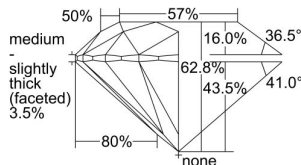

GIA®

FACSIMILE

GIA REPORT 7416168829

Verify this report at GIA.edu

GIA NATURAL DIAMOND DOSSIER®

November 06, 2021
GIA Report Number 7416168829
Shape and Cutting Style ..... Round Brilliant
Measurements ..... 4.25 - 4.28 x 2.68 mm

GRADING RESULTS

Carat Weight ..... 0.30 carat
Color Grade ..... F
Clarity Grade ..... Internally Flawless
Cut Grade ..... Excellent

ADDITIONAL GRADING INFORMATION

Polish ..... Excellent
Symmetry ..... Excellent
Fluorescence ..... Faint
Clarity Characteristics ..... Minor Details of Polish
Inscription(s): GIA 7416168829

PROPORTIONS

Profile to actual proportions

GRADING SCALES

GIA COLOR SCALE	GIA CLARITY SCALE	GIA CUT SCALE
D	FLAWLESS	EXCELLENT
E	INTERNALLY FLAWLESS	
F	VVS₁	VERY GOOD
G		
H	VVS₂	GOOD
I	VS₁	
J	VS₂	FAIR
K	SI₁	
L	SI₂	POOR
M	I₁	
N	I₂	
O	I₃	
P		
Q		
R		
S		
T		
U		
V		
W		
X		
Y		
Z