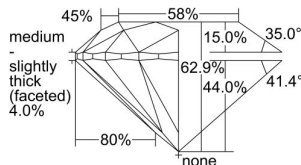

GIA®

FACSIMILE

GIA REPORT 7418753420

Verify this report at GIA.edu

GIA NATURAL DIAMOND DOSSIER®

December 21, 2021
GIA Report Number **7418753420**
Shape and Cutting Style ..... **Round Brilliant**
Measurements ..... **4.79 - 4.84 x 3.03 mm**

GRADING RESULTS

Carat Weight ..... **0.43 carat**
Color Grade ..... **G**
Clarity Grade **S11**
Cut Grade ..... **Excellent**

ADDITIONAL GRADING INFORMATION

Polish ..... **Excellent**
Symmetry ..... **Excellent**
Fluorescence ..... **None**
Clarity Characteristics ..... **Cloud, Crystal**
Inscription(s): **GIA 7418753420**

PROPORTIONS

Profile to actual proportions

GRADING SCALES

GIA COLOR SCALE

COLOREDNESS	D
	E
	F
	G
	H
	I
	J
NEAR COLORLESS	K
	L
	M
	N
	O
	P
	Q
	R
	S
	T
	U
	V
	W
	X
	Y
	Z

GIA CLARITY SCALE

VERY VERY SLIGHTLY INCLUDED	FLAWLESS
	INTERNALLY FLAWLESS
VERY SLIGHTLY INCLUDED	VVS₁
	VVS₂
SLIGHTLY INCLUDED	VS₁
	VS₂
INCLUDED	I₁
	I₂
	I₃

GIA CUT SCALE

EXCELLENT
VERY GOOD
GOOD
FAIR
POOR