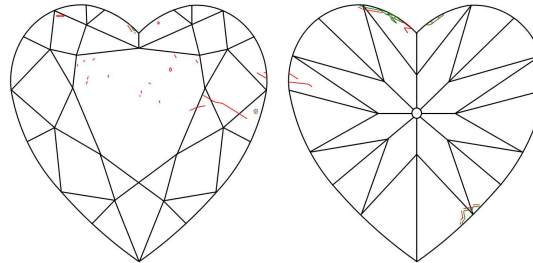

GIA NATURAL DIAMOND GRADING REPORT

June 06, 2022  
 GIA Report Number ..... 7421981593  
 Shape and Cutting Style ..... Heart Brilliant  
 Measurements ..... 6.88 x 7.97 x 4.82 mm

GRADING RESULTS

Carat Weight ..... 1.60 carat  
 Color Grade ..... J  
 Clarity Grade ..... SI2

ADDITIONAL GRADING INFORMATION

Polish ..... Excellent  
 Symmetry ..... Excellent  
 Fluorescence ..... Faint  
 Inscription(s): GIA 7421981593

**Comments:** Clarity grade is based on clouds that are not shown. Surface graining is not shown.

PROPORTIONS

Profile not to actual proportions

CLARITY CHARACTERISTICS

KEY TO SYMBOLS\*

- Feather
- Crystal
- Cavity
- Indented Natural
- Needle
- Natural

\* Red symbols denote internal characteristics (inclusions). Green or black symbols denote external characteristics (blemishes). Diagram is an approximate representation of the diamond, and symbols shown indicate type, position, and approximate size of clarity characteristics. All clarity characteristics may not be shown. Details of finish are not shown.