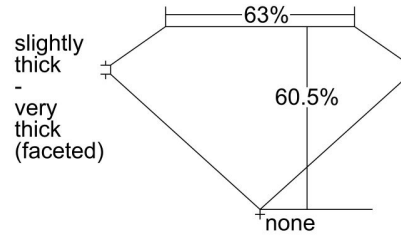

GIA NATURAL DIAMOND GRADING REPORT

June 06, 2022  
 GIA Report Number ..... 7421981593  
 Shape and Cutting Style ..... Heart Brilliant  
 Measurements ..... 6.88 x 7.97 x 4.82 mm

GRADING RESULTS

Carat Weight ..... 1.60 carat  
 Color Grade ..... J  
 Clarity Grade ..... SI2

PROPORTIONS

Profile not to actual proportions

CLARITY CHARACTERISTICS

KEY TO SYMBOLS\*

- Feather
- Crystal
- Cavity
- Indented Natural
- Needle
- Natural

\* Red symbols denote internal characteristics (inclusions). Green or black symbols denote external characteristics (blemishes). Diagram is an approximate representation of the diamond, and symbols shown indicate type, position, and approximate size of clarity characteristics. All clarity characteristics may not be shown. Details of finish are not shown.