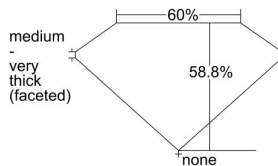

GIA®

FACSIMILE

GIA REPORT 7428188273

Verify this report at GIA.edu

GIA NATURAL DIAMOND DOSSIER®

February 03, 2022
GIA Report Number **7428188273**
Shape and Cutting Style ..... **Heart Brilliant**
Measurements ..... **5.32 x 6.27 x 3.68 mm**

GRADING RESULTS

Carat Weight ..... **0.73 carat**
Color Grade ..... **D**
Clarity Grade **VVS2**

ADDITIONAL GRADING INFORMATION

Polish ..... **Excellent**
Symmetry ..... **Very Good**
Fluorescence ..... **Strong Blue**
Clarity Characteristics..... **Pinpoint, Cloud, Indented Natural**
Inscription(s): **GIA 7428188273**

PROPORTIONS

Profile not to actual proportions

GRADING SCALES

GIA COLOR SCALE		GIA CLARITY SCALE			
COLORLESS	D	VERY VERY SLIGHTLY INCLUDED	FLAWLESS		
	E		INTERNALLY FLAWLESS		
	F	VERY SLIGHTLY INCLUDED	VVS₁		
	G		VVS₂		
	H		VS₁		
	NEAR COLORLESS	I	SLIGHTLY INCLUDED	VS₂	
		J		SI₁	
		FAINT	K	INCLUDED	SI₂
			L		I₁
			M		I₂
VERT LIGHT			N	LIGHT	I₃
	O				
	P				
	Q				
LIGHT	R				
	S				
	T				
	U				
	V				
	Z