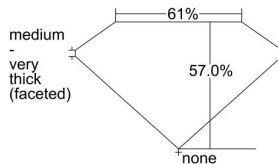

GIA®

FACSIMILE

GIA REPORT

7428188292

Verify this report at GIA.edu

GIA NATURAL DIAMOND DOSSIER®

February 03, 2022

GIA Report Number **7428188292**

Shape and Cutting Style ..... **Heart Brilliant**

Measurements ..... **5.46 x 6.22 x 3.55 mm**

GRADING RESULTS

Carat Weight ..... **0.70 carat**

Color Grade ..... **F**

Clarity Grade **VS2**

ADDITIONAL GRADING INFORMATION

Polish ..... **Excellent**

Symmetry ..... **Very Good**

Fluorescence ..... **None**

Clarity Characteristics ..... **Cloud**

Inscription(s): GIA 7428188292

PROPORTIONS

Profile not to actual proportions

GRADING SCALES

GIA COLOR SCALE		GIA CLARITY SCALE			
COLORLESS	D	VERY VERY SLIGHTLY INCLUDED	FLAWLESS		
	E		INTERNALLY FLAWLESS		
	F	VERY SLIGHTLY INCLUDED	VVS₁		
	G		VVS₂		
	H		VS₁		
	NEAR COLORLESS	I	SLIGHTLY INCLUDED	VS₂	
		J		SI₁	
		FAINT	K	INCLUDED	SI₂
			L		I₁
			M		I₂
VERT LIGHT	N	LIGHT	I₃		
	O				
	P				
	Q				
	R