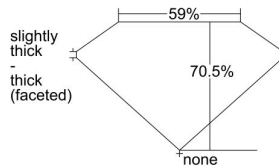

GIA®

FACSIMILE

GIA REPORT

7428679247

Verify this report at GIA.edu

GIA NATURAL DIAMOND DOSSIER®

March 14, 2022

GIA Report Number **7428679247**

Shape and Cutting Style ..... **Cushion Modified Brilliant**

Measurements ..... **4.68 x 4.27 x 3.01 mm**

GRADING RESULTS

Carat Weight ..... **0.50 carat**

Color Grade ..... **E**

Clarity Grade **VS1**

ADDITIONAL GRADING INFORMATION

Polish ..... **Very Good**

Symmetry ..... **Excellent**

Fluorescence ..... **Medium Blue**

Clarity Characteristics ..... **Crystal, Pinpoint**

Inscription(s): **GIA 7428679247**

PROPORTIONS

Profile not to actual proportions

GRADING SCALES

GIA COLOR SCALE		GIA CLARITY SCALE			
COLORLESS	D	VERY VERY SLIGHTLY INCLUDED	FLAWLESS		
	E		INTERNALLY FLAWLESS		
	F		VS₁		
	NEAR COLORLESS	G	VERY SLIGHTLY INCLUDED	VS₂	
		H		VS₁	
		FAINT	I	SLIGHTLY INCLUDED	VS₂
			J		SI₁
			K		SI₂
	LIGHT	L	INCLUDED	I₁	
		M		I₂	
N		I₃			
O					
P					
Q					
R					
S					
T					
U					
V					
W					
X					
Y					
Z