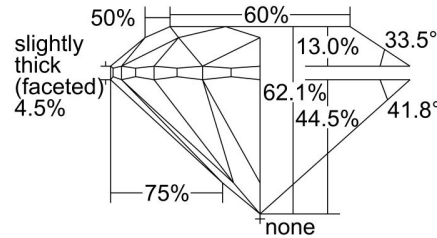

**GIA NATURAL DIAMOND GRADING REPORT**

May 05, 2022  
 GIA Report Number ..... 7432243490  
 Shape and Cutting Style ..... Round Brilliant  
 Measurements ..... 7.29 - 7.32 x 4.54 mm

**GRADING RESULTS**

Carat Weight ..... 1.50 carat  
 Color Grade ..... H  
 Clarity Grade ..... VS1  
 Cut Grade ..... Excellent

**ADDITIONAL GRADING INFORMATION**

Polish ..... Excellent  
 Symmetry ..... Excellent  
 Fluorescence ..... Faint  
 Inscription(s): GIA 7432243490

**Comments:** Additional clouds are not shown. Additional pinpoints are not shown.

**PROPORTIONS**

Profile to actual proportions

**CLARITY CHARACTERISTICS**

**KEY TO SYMBOLS\***

-  Feather
-  Cloud
-  Needle
-  Pinpoint
-  Natural

\* Red symbols denote internal characteristics (inclusions). Green or black symbols denote external characteristics (blemishes). Diagram is an approximate representation of the diamond, and symbols shown indicate type, position, and approximate size of clarity characteristics. All clarity characteristics may not be shown. Details of finish are not shown.