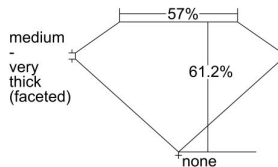

GIA®

FACSIMILE

GIA REPORT

7432801661

Verify this report at GIA.edu

GIA NATURAL DIAMOND DOSSIER®

June 22, 2022
GIA Report Number 7432801661
Shape and Cutting Style ..... Heart Brilliant
Measurements ..... 5.13 x 6.17 x 3.77 mm

GRADING RESULTS

Carat Weight ..... 0.73 carat
Color Grade ..... H
Clarity Grade VVS2

ADDITIONAL GRADING INFORMATION

Polish ..... Excellent
Symmetry ..... Very Good
Fluorescence ..... Medium Blue
Clarity Characteristics ..... Pinpoint
Inscription(s): GIA 7432801661

PROPORTIONS

Profile not to actual proportions

GRADING SCALES

GIA COLOR SCALE		GIA CLARITY SCALE			
COLORLESS	D	VERY VERY SLIGHTLY INCLUDED	FLAWLESS		
	E		INTERNALLY FLAWLESS		
	F		VVS₁		
	NEAR COLORLESS	G	VVS₂		
		H	VERY SLIGHTLY INCLUDED	VS₁	
		I		VS₂	
		FAINT	J	SLIGHTLY INCLUDED	SI₁
			K		SI₂
	L		INCLUDED		I₁
	M	I₂			
N	I₃				
VERT LIGHT	O				
	P				
	Q				
	R				
	S				
	T				
LIGHT	U				
	V				
	W				
	X				
	Y				
	Z