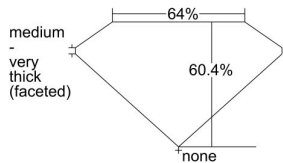

GIA®

FACSIMILE

GIA REPORT 7436292661

Verify this report at GIA.edu

GIA NATURAL DIAMOND DOSSIER®

May 04, 2022
GIA Report Number 7436292661
Shape and Cutting Style ..... Heart Brilliant
Measurements ..... 5.23 x 6.29 x 3.80 mm

GRADING RESULTS

Carat Weight ..... 0.80 carat
Color Grade ..... F
Clarity Grade VS2

ADDITIONAL GRADING INFORMATION

Polish ..... Excellent
Symmetry ..... Excellent
Fluorescence ..... Faint
Clarity Characteristics..... Crystal, Cloud, Indented Natural
Inspection(s): GIA 7436292661

PROPORTIONS

Profile not to actual proportions

GRADING SCALES

GIA COLOR SCALE		GIA CLARITY SCALE			
COLORLESS	D	VERY VERY SLIGHTLY INCLUDED	FLAWLESS		
	E		INTERNALLY FLAWLESS		
	F		VVS₁		
	G		VVS₂		
	NEAR COLORLESS		H	VERY SLIGHTLY INCLUDED	VS₁
			I		VS₂
	FAINT		J	SLIGHTLY INCLUDED	SI₁
			K		SI₂
			L		I₁
			M		I₂
VERY LIGHT		N	INCLUDED		I₃
		O			
LIGHT		P			
		Q			
		R			
		S			
	T				
	U				
	V				
W					
X					
Y					
Z