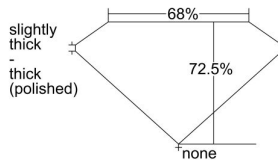

GIA®

FACSIMILE

GIA REPORT 7436866807

Verify this report at GIA.edu

GIA NATURAL DIAMOND DOSSIER®

July 01, 2022
GIA Report Number **7436866807**
Shape and Cutting Style ..... **Square Modified Brilliant**
Measurements ..... **5.08 x 5.04 x 3.66 mm**

GRADING RESULTS

Carat Weight ..... **0.80 carat**
Color Grade ..... **G**
Clarity Grade **VVS2**

ADDITIONAL GRADING INFORMATION

Polish ..... **Excellent**
Symmetry ..... **Excellent**
Fluorescence ..... **None**
Clarity Characteristics ..... **Pinpoint, Cloud**
Inscription(s): **GIA 7436866807**

PROPORTIONS

Profile not to actual proportions

GRADING SCALES

GIA COLOR SCALE		GIA CLARITY SCALE			
COLORLESS	D	VERY VERY SLIGHTLY INCLUDED	FLAWLESS		
	E		INTERNALLY FLAWLESS		
	F	VERY SLIGHTLY INCLUDED	VVS₁		
	G		VVS₂		
	H		VS₁		
	NEAR COLORLESS	I	SLIGHTLY INCLUDED	VS₂	
		J		SI₁	
		FAINT	K	INCLUDED	SI₂
			L		I₁
			M		I₂
VERT LIGHT			N	INCLUDED	I₃
			O		
			P		
	Q				
LIGHT	R				
	S				
	T				
	U				
	V				
	Z