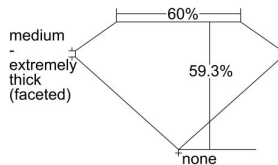

GIA®

FACSIMILE

GIA REPORT

7442213609

Verify this report at GIA.edu

GIA NATURAL DIAMOND DOSSIER®

July 29, 2022
GIA Report Number 7442213609
Shape and Cutting Style ..... Heart Brilliant
Measurements ..... 5.26 x 6.35 x 3.77 mm

GRADING RESULTS

Carat Weight ..... 0.80 carat
Color Grade ..... E
Clarity Grade VVS2

ADDITIONAL GRADING INFORMATION

Polish ..... Very Good
Symmetry ..... Very Good
Fluorescence ..... Medium Blue
Clarity Characteristics..... Crystal, Feather, Pinpoint
Inscription(s): GIA 7442213609

PROPORTIONS

Profile not to actual proportions

GRADING SCALES

GIA COLOR SCALE		GIA CLARITY SCALE			
COLORLESS	D	VERY VERY SLIGHTLY INCLUDED	FLAWLESS		
	E		INTERNALLY FLAWLESS		
	F		VVS₁		
	NEAR COLORLESS	G	VERY SLIGHTLY INCLUDED	VVS₂	
		H		VS₁	
		FAINT	I	SLIGHTLY INCLUDED	VS₂
			J		SI₁
	K		SI₂		
	LIGHT		L	INCLUDED	I₁
			M		I₂
N			I₃		
O					
P					
Q					
R