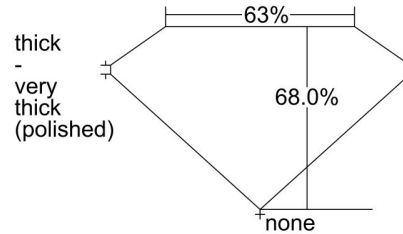

GIA NATURAL DIAMOND GRADING REPORT

August 12, 2022  
 GIA Report Number ..... 7442273753  
 Shape and Cutting Style ..... Emerald Cut  
 Measurements ..... 7.09 x 5.01 x 3.41 mm

GRADING RESULTS

Carat Weight ..... 1.20 carat  
 Color Grade ..... G  
 Clarity Grade ..... VVS1

ADDITIONAL GRADING INFORMATION

Polish ..... Excellent  
 Symmetry ..... Excellent  
 Fluorescence ..... None  
 Inscription(s): GIA 7442273753

PROPORTIONS

Profile not to actual proportions

CLARITY CHARACTERISTICS

KEY TO SYMBOLS\*

- Pinpoint
- ~ Feather

\* Red symbols denote internal characteristics (inclusions). Green or black symbols denote external characteristics (blemishes). Diagram is an approximate representation of the diamond, and symbols shown indicate type, position, and approximate size of clarity characteristics. All clarity characteristics may not be shown. Details of finish are not shown.