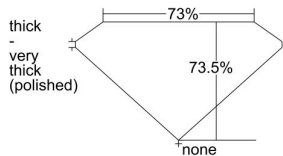

GIA®

FACSIMILE

GIA REPORT 7442473865

Verify this report at GIA.edu

GIA NATURAL DIAMOND DOSSIER®

August 25, 2022
GIA Report Number **7442473865**
Shape and Cutting Style ..... **Square Modified Brilliant**
Measurements ..... **4.56 x 4.48 x 3.30 mm**

GRADING RESULTS

Carat Weight ..... **0.60 carat**
Color Grade ..... **J**
Clarity Grade **VS2**

ADDITIONAL GRADING INFORMATION

Polish ..... **Excellent**
Symmetry ..... **Very Good**
Fluorescence ..... **None**
Clarity Characteristics ..... **Crystal, Cloud**
Inscription(s): **GIA 7442473865**

PROPORTIONS

Profile not to actual proportions

GRADING SCALES

GIA COLOR SCALE		GIA CLARITY SCALE			
COLORLESS	D	VERY VERY SLIGHTLY INCLUDED	FLAWLESS		
	E		INTERNALLY FLAWLESS		
	F	VERY SLIGHTLY INCLUDED	VVS₁		
	G		VVS₂		
	H		VS₁		
	NEAR COLORLESS	I	SLIGHTLY INCLUDED	VS₂	
		J		SI₁	
		FAINT	K	INCLUDED	SI₂
			L		I₁
			M		I₂
VERT LIGHT	N	LIGHT	I₃		
	O				
	P				
	Q				
	R				
	S				
	T				
LIGHT	U				
	V				
	W				
	X				
Y					
Z