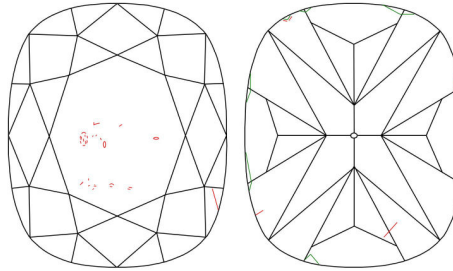

#### GRADING RESULTS

Carat Weight ..... 1.80 carat

Color Grade ..... H

Clarity Grade ..... VS2

#### PROPORTIONS

Profile not to actual proportions

#### CLARITY CHARACTERISTICS