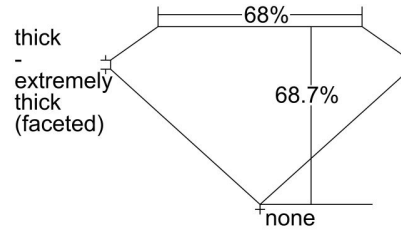

#### GIA NATURAL DIAMOND GRADING REPORT

October 27, 2022

GIA Report Number ..... 7451102401

Shape and Cutting Style ..... Cushion Modified Brilliant

Measurements ..... 7.27 x 6.79 x 4.67 mm

#### GRADING RESULTS

Carat Weight ..... 1.80 carat

Color Grade ..... H

Clarity Grade ..... VS2

#### PROPORTIONS

Profile not to actual proportions

#### CLARITY CHARACTERISTICS