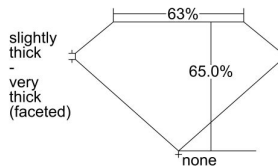

GIA®

FACSIMILE

GIA REPORT

7461767639

Verify this report at GIA.edu

GIA NATURAL DIAMOND DOSSIER®

June 06, 2023
GIA Report Number **7461767639**
Shape and Cutting Style ..... **Pear Brilliant**
Measurements ..... **7.35 x 4.90 x 3.19 mm**

GRADING RESULTS

Carat Weight ..... **0.70 carat**
Color Grade ..... **F**
Clarity Grade **VS2**

ADDITIONAL GRADING INFORMATION

Polish ..... **Very Good**
Symmetry ..... **Very Good**
Fluorescence ..... **Strong Blue**
Clarity Characteristics ..... **Crystal**
Inscription(s): **GIA 7461767639**

PROPORTIONS

Profile not to actual proportions

GRADING SCALES

GIA COLOR SCALE		GIA CLARITY SCALE	
COLORLESS	D	VERY VERY SLIGHTLY INCLUDED	FLAWLESS
	E		INTERNALLY FLAWLESS
	F		VS₁
	G		VS₂
	H		VS₁
	I		VS₂
	J		SI₁
	K		SI₂
	L		I₁
	M		I₂
NEAR COLORLESS	N	SLIGHTLY INCLUDED	I₃
	O		
	P		
	Q		
FAINT	R	INCLUDED	
	S		
	T		
	U		
VERY LIGHT	V		
	W		
	X		
	Y		
LIGHT	Z