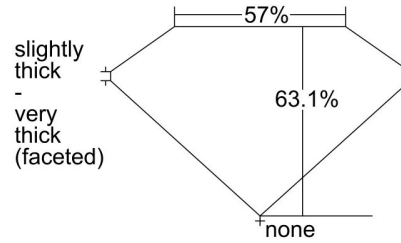

GIA NATURAL DIAMOND GRADING REPORT

 March 31, 2023
 GIA Report Number **7466190623**
 Shape and Cutting Style **Heart Brilliant**
 Measurements **7.34 x 8.48 x 5.36 mm**
GRADING RESULTS

 Carat Weight **2.02 carat**
 Color Grade **D**
 Clarity Grade **VS2**
ADDITIONAL GRADING INFORMATION

 Polish **Very Good**
 Symmetry **Very Good**
 Fluorescence **None**
 Inscription(s): **GIA 7466190623**
Comments: Pinpoints are not shown. Surface graining is not shown.

PROPORTIONS

Profile not to actual proportions

CLARITY CHARACTERISTICS

KEY TO SYMBOLS*

-  Twinning Wisp  Natural
-  Crystal
-  Needle
-  Indented Natural

* Red symbols denote internal characteristics (inclusions). Green or black symbols denote external characteristics (blemishes). Diagram is an approximate representation of the diamond, and symbols shown indicate type, position, and approximate size of clarity characteristics. All clarity characteristics may not be shown. Details of finish are not shown.