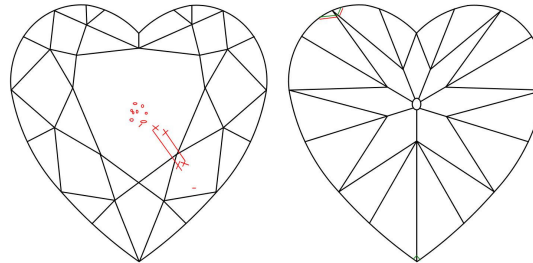

GIA NATURAL DIAMOND GRADING REPORT

 March 31, 2023
 GIA Report Number **7466190623**
 Shape and Cutting Style **Heart Brilliant**
 Measurements **7.34 x 8.48 x 5.36 mm**
GRADING RESULTS

 Carat Weight **2.02 carat**
 Color Grade **D**
 Clarity Grade **VS2**
ADDITIONAL GRADING INFORMATION

 Polish **Very Good**
 Symmetry **Very Good**
 Fluorescence **None**
 Inscription(s): **GIA 7466190623**
Comments: Pinpoints are not shown. Surface graining is not shown.

PROPORTIONS

Profile not to actual proportions

CLARITY CHARACTERISTICS

KEY TO SYMBOLS*

-  Twinning Wisp  Natural
-  Crystal
-  Needle
-  Indented Natural

* Red symbols denote internal characteristics (inclusions). Green or black symbols denote external characteristics (blemishes). Diagram is an approximate representation of the diamond, and symbols shown indicate type, position, and approximate size of clarity characteristics. All clarity characteristics may not be shown. Details of finish are not shown.