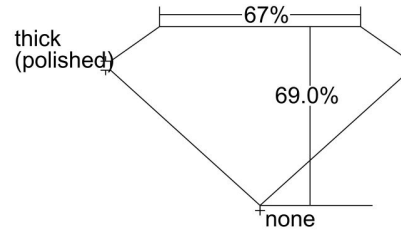

GIA NATURAL DIAMOND GRADING REPORT

August 28, 2023
 GIA Report Number 7476455349
 Shape and Cutting Style Square Emerald Cut
 Measurements 6.20 x 6.04 x 4.17 mm

GRADING RESULTS

Carat Weight 1.50 carat
 Color Grade J
 Clarity Grade VS1

ADDITIONAL GRADING INFORMATION

Polish Excellent
 Symmetry Very Good
 Fluorescence Faint
 Inscription(s): GIA 7476455349
 Comments: Pinpoints are not shown.

PROPORTIONS

Profile not to actual proportions

CLARITY CHARACTERISTICS

KEY TO SYMBOLS*

- Crystal
- ~ Feather
- \\ Needle

* Red symbols denote internal characteristics (inclusions). Green or black symbols denote external characteristics (blemishes). Diagram is an approximate representation of the diamond, and symbols shown indicate type, position, and approximate size of clarity characteristics. All clarity characteristics may not be shown. Details of finish are not shown.