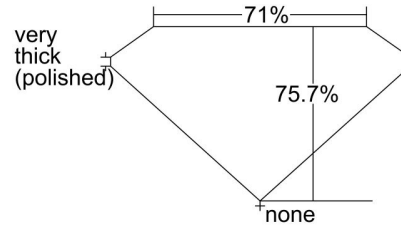

GIA NATURAL DIAMOND GRADING REPORT

September 16, 2023

GIA Report Number ..... 7476577043

Shape and Cutting Style ..... Square Modified Brilliant

Measurements ..... 6.56 x 6.48 x 4.90 mm

GRADING RESULTS

Carat Weight ..... 1.90 carat

Color Grade ..... I

Clarity Grade ..... VS1

ADDITIONAL GRADING INFORMATION

Polish ..... Excellent

Symmetry ..... Very Good

Fluorescence ..... Faint

Inscription(s): GIA 7476577043

**Comments:** Clouds are not shown. Pinpoints are not shown.

PROPORTIONS

Profile not to actual proportions

CLARITY CHARACTERISTICS

KEY TO SYMBOLS\*

- Crystal
- ◡ Indented Natural
- ◐ Cavity
- ~ Feather
- ∖ Needle

GRADING SCALES

GIA COLOR SCALE		GIA CLARITY SCALE	
COLORLESS	D	VERY VERY SLIGHTLY INCLUDED	FLAWLESS
	E		INTERNALLY FLAWLESS
	F		VVS <sub>1</sub>
NEAR COLORLESS	G	VERY SLIGHTLY INCLUDED	VVS <sub>2</sub>
	H		VS <sub>1</sub>
	I		VS <sub>2</sub>
FANT	J	SLIGHTLY INCLUDED	SI <sub>1</sub>
	K		SI <sub>2</sub>
	L		I <sub>1</sub>
VERY LIGHT	M	INCLUDED	I <sub>2</sub>
	N		I <sub>3</sub>
	O		
LIGHT	P		
	Q		
	R		
	S		
	T		
	U		
	V		
W			
X			
Y			
Z			