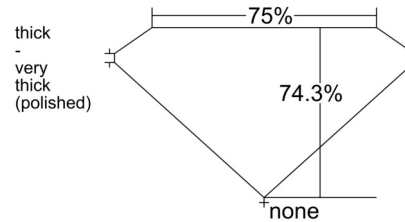

GIA NATURAL DIAMOND GRADING REPORT

January 24, 2025
 GIA Report Number 7478825830
 Shape and Cutting Style Square Modified Brilliant
 Measurements 5.46 x 5.26 x 3.91 mm

GRADING RESULTS

Carat Weight 0.90 carat
 Color Grade F
 Clarity Grade VS1

ADDITIONAL GRADING INFORMATION

Polish Excellent
 Symmetry Very Good
 Fluorescence None
 Inscription(s): GIA 7478825830
 Comments: Surface graining is not shown.

PROPORTIONS

Profile not to actual proportions

CLARITY CHARACTERISTICS

KEY TO SYMBOLS*

- Feather
- Natural
- Extra Facet

* Red symbols denote internal characteristics (inclusions). Green or black symbols denote external characteristics (blemishes). Diagram is an approximate representation of the diamond, and symbols shown indicate type, position, and approximate size of clarity characteristics. All clarity characteristics may not be shown. Details of finish are not shown.