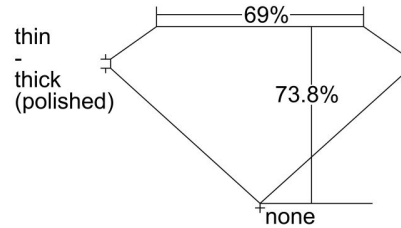

**GIA NATURAL DIAMOND GRADING REPORT**

October 23, 2023  
 GIA Report Number ..... **7478845752**  
 Shape and Cutting Style ..... **Square Modified Brilliant**  
 Measurements ..... **6.18 x 6.12 x 4.52 mm**

**GRADING RESULTS**

Carat Weight ..... **1.50 carat**  
 Color Grade ..... **I**  
 Clarity Grade ..... **VS1**

**ADDITIONAL GRADING INFORMATION**

Polish ..... **Excellent**  
 Symmetry ..... **Very Good**  
 Fluorescence ..... **None**  
 Inscription(s): **GIA 7478845752**

**PROPORTIONS**

Profile not to actual proportions

**CLARITY CHARACTERISTICS**

**KEY TO SYMBOLS\***
 Cavity

**GRADING SCALES**

GIA COLOR SCALE		GIA CLARITY SCALE	
COLOURLESS	D	VERY VERY SLIGHTLY INCLUDED	FLAWLESS
	E		INTERNALLY FLAWLESS
	F		VVS <sub>1</sub>
NEAR COLOURLESS	G	VERY SLIGHTLY INCLUDED	VVS <sub>2</sub>
	H		VS <sub>1</sub>
	I		VS <sub>2</sub>
FAINT	J	SLIGHTLY INCLUDED	SI <sub>1</sub>
	K		SI <sub>2</sub>
	L		I <sub>1</sub>
VERY LIGHT	M	INCLUDED	I <sub>2</sub>
	N		I <sub>3</sub>
	O		
LIGHT	P		
	Q		
	R		
	S		
	T		
	U		
	V		
	W		
X			
Y			
Z			