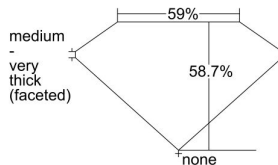

GIA®

FACSIMILE

GIA REPORT 7481586789

Verify this report at GIA.edu

GIA NATURAL DIAMOND DOSSIER®

February 16, 2024
GIA Report Number **7481586789**
Shape and Cutting Style ..... **Heart Brilliant**
Measurements ..... **5.33 x 6.22 x 3.65 mm**

GRADING RESULTS

Carat Weight ..... **0.72 carat**
Color Grade ..... **H**
Clarity Grade **VVS2**

ADDITIONAL GRADING INFORMATION

Polish ..... **Excellent**
Symmetry ..... **Excellent**
Fluorescence ..... **Faint**
Clarity Characteristics ..... **Cloud, Pinpoint**
Inscription(s): **GIA 7481586789**

PROPORTIONS

Profile not to actual proportions

GRADING SCALES

GIA COLOR SCALE		GIA CLARITY SCALE		
NEAR COLORLESS	D	VERY VERY SLIGHTLY INCLUDED	FLAWLESS	
	E		INTERNALLY FLAWLESS	
	F	VERY SLIGHTLY INCLUDED	VVS₁	
	G		VVS₂	
	H		VS₁	
	FAINT	I	SLIGHTLY INCLUDED	VS₂
		J		SI₁
		K	INCLUDED	SI₂
		L		I₁
		M		I₂
LIGHT		N		I₃
		O		
		P		
	Q			
	R			
	S			
	T			
	U			
	V			
	W			
	X			
	Y			
	Z