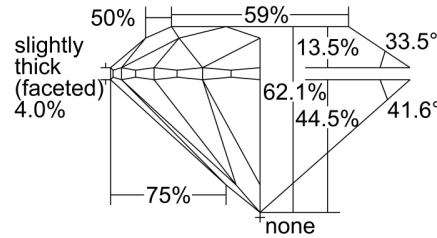

GIA REPORT
7481793541

Verify this report at GIA.edu

FACSIMILE

This is a digital representation of the original GIA Report. This representation might not be accepted in lieu of the original GIA Report in certain circumstances. The original GIA Report includes certain security features which are not reproducible on this facsimile.

GIA NATURAL DIAMOND GRADING REPORT

March 14, 2024
GIA Report Number 7481793541
Shape and Cutting Style ..... Round Brilliant
Measurements ..... 6.52 - 6.58 x 4.07 mm

GRADING RESULTS

Carat Weight ..... 1.07 carat
Color Grade ..... K
Clarity Grade ..... Internally Flawless
Cut Grade ..... Excellent

ADDITIONAL GRADING INFORMATION

Polish ..... Excellent
Symmetry ..... Excellent
Fluorescence ..... Medium Blue
Inscription(s): GIA 7481793541
Comments: Minor details of polish are not shown.

PROPORTIONS

Profile to actual proportions