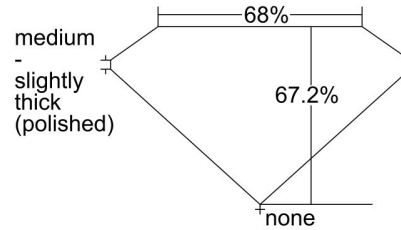

GIA NATURAL DIAMOND GRADING REPORT

January 09, 2024
GIA Report Number 7482299136
Shape and Cutting Style Square Emerald Cut
Measurements 6.90 x 6.75 x 4.54 mm

GRADING RESULTS

Carat Weight 1.70 carat
Color Grade G
Clarity Grade VS2

ADDITIONAL GRADING INFORMATION

Polish Excellent
Symmetry Very Good
Fluorescence None

Inscription(s): GIA 7482299136

Comments: Clouds, pinpoints and surface graining are shown.

PROPORTIONS

Profile not to actual proportions

CLARITY CHARACTERISTICS

KEY TO SYMBOLS*

- Crystal
- ∖ Needle
- ∧ Indented Natural

* Red symbols denote internal characteristics (inclusions). Green or black symbols denote external characteristics (blemishes). Diagram is an approximate representation of the diamond, and symbols shown indicate type, position, and approximate size of clarity characteristics. All clarity characteristics may not be shown. Details of finish are not shown.