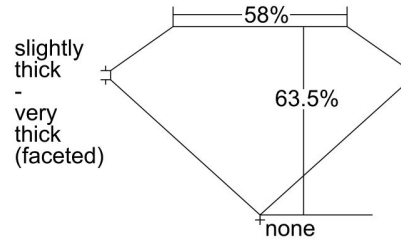

GIA NATURAL DIAMOND GRADING REPORT

November 21, 2023
 GIA Report Number 7486099084
 Shape and Cutting Style Pear Brilliant
 Measurements 12.48 x 7.76 x 4.93 mm

GRADING RESULTS

Carat Weight 3.01 carat
 Color Grade D
 Clarity Grade SI1

ADDITIONAL GRADING INFORMATION

Polish Excellent
 Symmetry Excellent
 Fluorescence None
 Inscription(s): GIA 7486099084
 Comments: Pinpoints are not shown.

PROPORTIONS

Profile not to actual proportions

CLARITY CHARACTERISTICS

KEY TO SYMBOLS*

- Crystal
- ∖ Needle
- ∩ Feather
- ◐ Cavity
- ☉ Cloud

* Red symbols denote internal characteristics (inclusions). Green or black symbols denote external characteristics (blemishes). Diagram is an approximate representation of the diamond, and symbols shown indicate type, position, and approximate size of clarity characteristics. All clarity characteristics may not be shown. Details of finish are not shown.