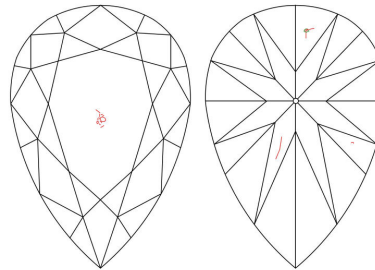

GIA NATURAL DIAMOND GRADING REPORT

November 21, 2023
 GIA Report Number 7486099084
 Shape and Cutting Style Pear Brilliant
 Measurements 12.48 x 7.76 x 4.93 mm

GRADING RESULTS

Carat Weight 3.01 carat
 Color Grade D
 Clarity Grade SI1

ADDITIONAL GRADING INFORMATION

Polish Excellent
 Symmetry Excellent
 Fluorescence None
 Inscription(s): GIA 7486099084
 Comments: Pinpoints are not shown.

PROPORTIONS

Profile not to actual proportions

CLARITY CHARACTERISTICS

KEY TO SYMBOLS*

- Crystal
- ∖ Needle
- ∩ Feather
- ◐ Cavity
- ☉ Cloud

* Red symbols denote internal characteristics (inclusions). Green or black symbols denote external characteristics (blemishes). Diagram is an approximate representation of the diamond, and symbols shown indicate type, position, and approximate size of clarity characteristics. All clarity characteristics may not be shown. Details of finish are not shown.