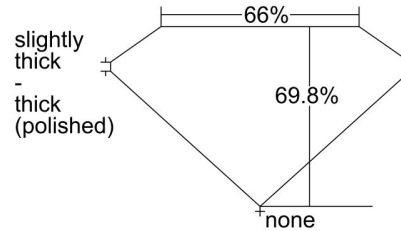

GIA NATURAL DIAMOND GRADING REPORT

January 08, 2024
 GIA Report Number 7486297950
 Shape and Cutting Style Square Emerald Cut
 Measurements 5.74 x 5.52 x 3.86 mm

GRADING RESULTS

Carat Weight 1.00 carat
 Color Grade H
 Clarity Grade VS2

ADDITIONAL GRADING INFORMATION

Polish Excellent
 Symmetry Good
 Fluorescence None

Inscription(s): GIA 7486297950

Comments: Additional pinpoints are not shown. Clouds are not shown.

PROPORTIONS

Profile not to actual proportions

CLARITY CHARACTERISTICS

KEY TO SYMBOLS*

- Crystal
- ~ Feather
- Pinpoint

GRADING SCALES

GIA COLOR SCALE		GIA CLARITY SCALE	
COLOURLESS	D	VERY VERY SLIGHTLY INCLUDED	FLAWLESS
	E		INTERNALLY FLAWLESS
	F		VVS ₁
NEAR COLOURLESS	G	VERY SLIGHTLY INCLUDED	VVS ₂
	H		VS ₁
	I		VS ₂
FAINT	J	SLIGHTLY INCLUDED	SI ₁
	K		SI ₂
	L		I ₁
VERY LIGHT	M	INCLUDED	I ₂
	N		I ₃
	O		
LIGHT	P		
	Q		
	R		
	S		
	T		
	U		
	V		
W			
X			
Y			
Z			

* Red symbols denote internal characteristics (inclusions). Green or black symbols denote external characteristics (blemishes). Diagram is an approximate representation of the diamond, and symbols shown indicate type, position, and approximate size of clarity characteristics. All clarity characteristics may not be shown. Details of finish are not shown.