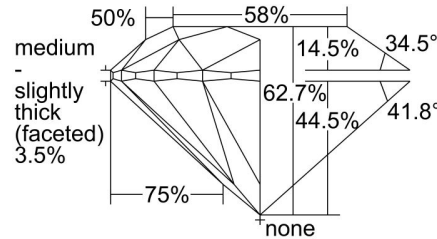

GIA NATURAL DIAMOND GRADING REPORT

April 10, 2024  
 GIA Report Number ..... 7488924556  
 Shape and Cutting Style ..... Round Brilliant  
 Measurements ..... 10.51 - 10.57 x 6.60 mm

GRADING RESULTS

Carat Weight ..... 4.51 carat  
 Color Grade ..... I  
 Clarity Grade ..... SI1  
 Cut Grade ..... Excellent

PROPORTIONS

Profile to actual proportions

CLARITY CHARACTERISTICS

KEY TO SYMBOLS\*

-  Feather
-  Crystal
-  Cloud
-  Natural

\* Red symbols denote internal characteristics (inclusions). Green or black symbols denote external characteristics (blemishes). Diagram is an approximate representation of the diamond, and symbols shown indicate type, position, and approximate size of clarity characteristics. All clarity characteristics may not be shown. Details of finish are not shown.