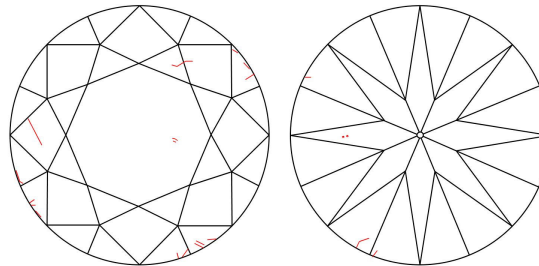

KEY TO SYMBOLS\*

- Feather
- Cloud
- Pinpoint

\* Red symbols denote internal characteristics (inclusions). Green or black symbols denote external characteristics (blemishes). Diagram is an approximate representation of the diamond, and symbols shown indicate type, position, and approximate size of clarity characteristics. All clarity characteristics may not be shown. Details of finish are not shown.