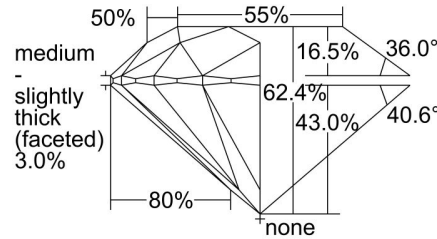

GIA REPORT
7496499298

Verify this report at GIA.edu

FACSIMILE

This is a digital representation of the original GIA Report. This representation might not be accepted in lieu of the original GIA Report in certain circumstances. The original GIA Report includes certain security features which are not reproducible on this facsimile.

GIA NATURAL DIAMOND GRADING REPORT

May 30, 2024
GIA Report Number 7496499298
Shape and Cutting Style ..... Round Brilliant
Measurements ..... 8.64 - 8.68 x 5.40 mm

GRADING RESULTS

Carat Weight ..... 2.50 carat
Color Grade ..... J
Clarity Grade SI1
Cut Grade ..... Excellent

ADDITIONAL GRADING INFORMATION

Polish ..... Excellent
Symmetry ..... Excellent
Fluorescence ..... None
Inscription(s): GIA 7496499298

PROPORTIONS

Profile to actual proportions