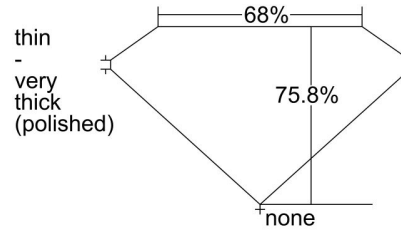

GIA NATURAL DIAMOND GRADING REPORT

July 23, 2024
 GIA Report Number 7496971485
 Shape and Cutting Style **Square Modified Brilliant**
 Measurements 6.16 x 6.00 x 4.55 mm

GRADING RESULTS

Carat Weight 1.51 carat
 Color Grade I
 Clarity Grade VVS1

ADDITIONAL GRADING INFORMATION

Polish Excellent
 Symmetry Very Good
 Fluorescence Faint
 Inscription(s): GIA 7496971485

PROPORTIONS

Profile not to actual proportions

CLARITY CHARACTERISTICS

KEY TO SYMBOLS*

- Pinpoint
- ^ Chip
- ~ Feather

* Red symbols denote internal characteristics (inclusions). Green or black symbols denote external characteristics (blemishes). Diagram is an approximate representation of the diamond, and symbols shown indicate type, position, and approximate size of clarity characteristics. All clarity characteristics may not be shown. Details of finish are not shown.