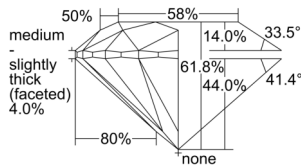

GIA®

FACSIMILE

GIA REPORT 7501329280

Verify this report at GIA.edu

GIA NATURAL DIAMOND DOSSIER®

September 02, 2024
GIA Report Number 7501329280
Shape and Cutting Style ..... Round Brilliant
Measurements ..... 5.11 - 5.14 x 3.17 mm

GRADING RESULTS

Carat Weight ..... 0.51 carat
Color Grade ..... F
Clarity Grade VS2
Cut Grade ..... Excellent

ADDITIONAL GRADING INFORMATION

Polish ..... Excellent
Symmetry ..... Excellent
Fluorescence ..... Faint
Clarity Characteristics..... Crystal, Feather, Cloud
Inscription(s): GIA 7501329280

PROPORTIONS

Profile to actual proportions

GRADING SCALES

GIA COLOR SCALE	GIA CLARITY SCALE	GIA CUT SCALE	
D	FLAWLESS	EXCELLENT	
E	INTERNALLY FLAWLESS		
F		VVS₁	VERY GOOD
G	VVS₂		
H	VS₁	GOOD	
I	VS₂		
J	SI₁	FAIR	
K	SI₂		
L	I₁	POOR	
M	I₂		
N	I₃		
O			
P			
Q			
R			
S			
T			
U			
V			
W			
X			
Y			
Z