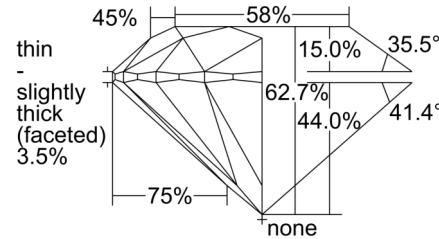

GIA NATURAL DIAMOND GRADING REPORT

November 07, 2024

GIA Report Number 7501367616

Shape and Cutting Style Round Brilliant

Measurements 7.38 - 7.43 x 4.65 mm

GRADING RESULTS

Carat Weight 1.57 carat

Color Grade E

PROPORTIONS

Profile to actual proportions

CLARITY CHARACTERISTICS

KEY TO SYMBOLS*

-  Cloud
-  Needle
-  Feather

* Red symbols denote internal characteristics (inclusions). Green or black symbols denote external characteristics (blemishes). Diagram is an approximate representation of the diamond, and symbols shown indicate type, position, and approximate size of clarity characteristics. All clarity characteristics may not be shown. Details of finish are not shown.