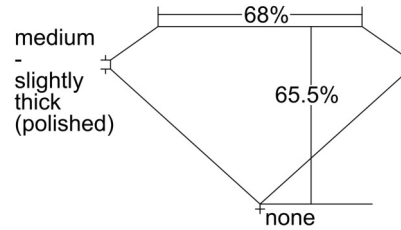

GIA NATURAL DIAMOND GRADING REPORT

September 10, 2024

GIA Report Number 7502383525

Shape and Cutting Style Emerald Cut

Measurements 8.87 x 6.30 x 4.13 mm

GRADING RESULTS

Carat Weight 2.10 carat

Color Grade H

Profile not to actual proportions

CLARITY CHARACTERISTICS

KEY TO SYMBOLS*

- Crystal
- ~ Feather
- Pinpoint
- ☉ Cloud

* Red symbols denote internal characteristics (inclusions). Green or black symbols denote external characteristics (blemishes). Diagram is an approximate representation of the diamond, and symbols shown indicate type, position, and approximate size of clarity characteristics. All clarity characteristics may not be shown. Details of finish are not shown.