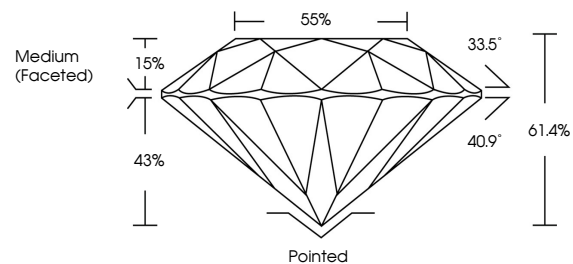

**GRADING RESULTS**

Carat Weight **1.04 CARAT**  
Color Grade **F**  
Clarity Grade **I1**  
Cut Grade **EXCELLENT**

**ADDITIONAL GRADING INFORMATION**

Polish **VERY GOOD**  
Symmetry **GOOD**  
Fluorescence **NONE**  
Inscription(s) **IGI 750557178**  
Comments: IDEAL CUT ROUND BRILLIANT  
Cloud throughout stone not shown. Surface grain lines present.

**DIAMOND REPORT**

January 29, 2026  
IGI Report Number **750557178**  
Description **NATURAL DIAMOND**  
Shape and Cutting Style **ROUND BRILLIANT**  
Measurements **6.51 - 6.57 X 4.02 MM**

**GRADING RESULTS**

Carat Weight **1.04 CARAT**  
Color Grade **F**  
Clarity Grade **I1**  
Cut Grade **EXCELLENT**

**ADDITIONAL GRADING INFORMATION**

Polish **VERY GOOD**  
Symmetry **GOOD**  
Fluorescence **NONE**  
Inscription(s) **IGI 750557178**

Comments: IDEAL CUT ROUND BRILLIANT  
Cloud throughout stone not shown. Surface grain lines present.

**PROPORTIONS**

Sample Image Used

**CLARITY CHARACTERISTICS**

**KEY TO SYMBOLS**

Red symbols indicate internal characteristics.  
Green symbols indicate external characteristics.