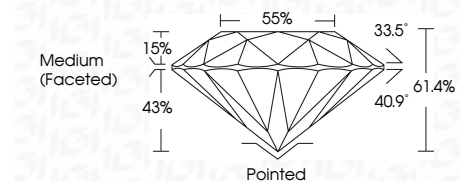

**ELECTRONIC COPY**

750557178  
Report verification at [igi.org](http://igi.org)

January 29, 2026  
IGI Report Number **750557178**  
Description **NATURAL DIAMOND**  
Shape and Cutting Style **ROUND BRILLIANT**  
Measurements **6.51 - 6.57 X 4.02 MM**

**GRADING RESULTS**

Carat Weight **1.04 CARAT**  
Color Grade **F**  
Clarity Grade **I1**  
Cut Grade **EXCELLENT**

**ADDITIONAL GRADING INFORMATION**

Polish **VERY GOOD**  
Symmetry **GOOD**  
Fluorescence **NONE**  
Inscription(s) **IGI 750557178**  
Comments: IDEAL CUT ROUND BRILLIANT  
Cloud throughout stone not shown. Surface grain lines present.

**DIAMOND REPORT**

January 29, 2026  
IGI Report Number **750557178**  
Description **NATURAL DIAMOND**  
Shape and Cutting Style **ROUND BRILLIANT**  
Measurements **6.51 - 6.57 X 4.02 MM**

**GRADING RESULTS**

Carat Weight **1.04 CARAT**  
Color Grade **F**  
Clarity Grade **I1**  
Cut Grade **EXCELLENT**

**ADDITIONAL GRADING INFORMATION**

Polish **VERY GOOD**  
Symmetry **GOOD**  
Fluorescence **NONE**  
Inscription(s) **IGI 750557178**