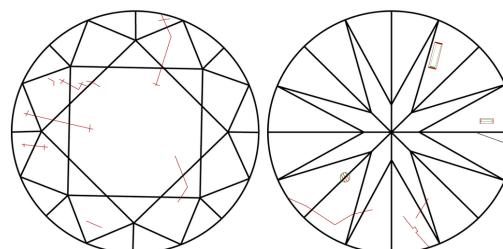

**GRADING RESULTS**

Carat Weight **1.04 CARAT**  
Color Grade **F**  
Clarity Grade **I1**  
Cut Grade **EXCELLENT**

**ADDITIONAL GRADING INFORMATION**

Polish **VERY GOOD**  
Symmetry **GOOD**  
Fluorescence **NONE**  
Inscription(s) **IGI 750557178**  
Comments: IDEAL CUT ROUND BRILLIANT  
Cloud throughout stone not shown. Surface grain lines present.

**DIAMOND REPORT**

January 29, 2026  
IGI Report Number **750557178**  
Description **NATURAL DIAMOND**  
Shape and Cutting Style **ROUND BRILLIANT**  
Measurements **6.51 - 6.57 X 4.02 MM**

**GRADING RESULTS**

Carat Weight **1.04 CARAT**  
Color Grade **F**  
Clarity Grade **I1**  
Cut Grade **EXCELLENT**

**ADDITIONAL GRADING INFORMATION**

Polish **VERY GOOD**  
Symmetry **GOOD**  
Fluorescence **NONE**  
Inscription(s) **IGI 750557178**

Comments: IDEAL CUT ROUND BRILLIANT  
Cloud throughout stone not shown. Surface grain lines present.

**PROPORTIONS**

Sample Image Used

**CLARITY CHARACTERISTICS**

**KEY TO SYMBOLS**

Red symbols indicate internal characteristics.  
Green symbols indicate external characteristics.