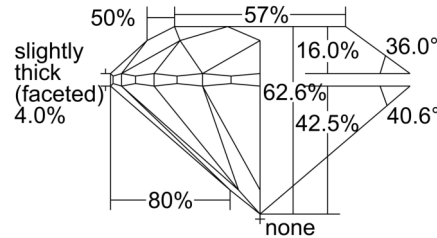

GIA NATURAL DIAMOND GRADING REPORT

November 05, 2024
GIA Report Number 7506795566
Shape and Cutting Style ..... Round Brilliant
Measurements ..... 7.25 - 7.29 x 4.55 mm

GRADING RESULTS

Carat Weight ..... 1.51 carat
Color Grade ..... F
Clarity Grade VS1
Cut Grade ..... Excellent

ADDITIONAL GRADING INFORMATION

Polish ..... Excellent
Symmetry ..... Excellent
Fluorescence ..... Faint
Inscription(s): GIA 7506795566
Comments: Additional pinpoints are not shown.

PROPORTIONS

Profile to actual proportions